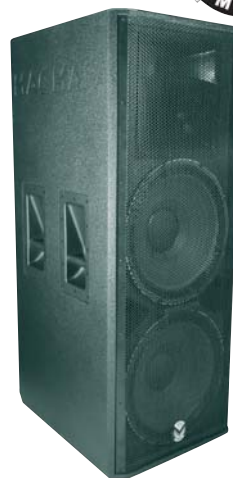

K2-15: Passieve 3-weg fullrange speaker. 15" + 3" + 1,5", 500Wrms

Passive 3-way speaker, 1100W @ 8ohms, 2 x 38cm woofers + 1,5" driver + 3" driver, dispersion: 40° x 70°, 45Hz - 20 kHz, 103dB

mmh-k2152: 999,00